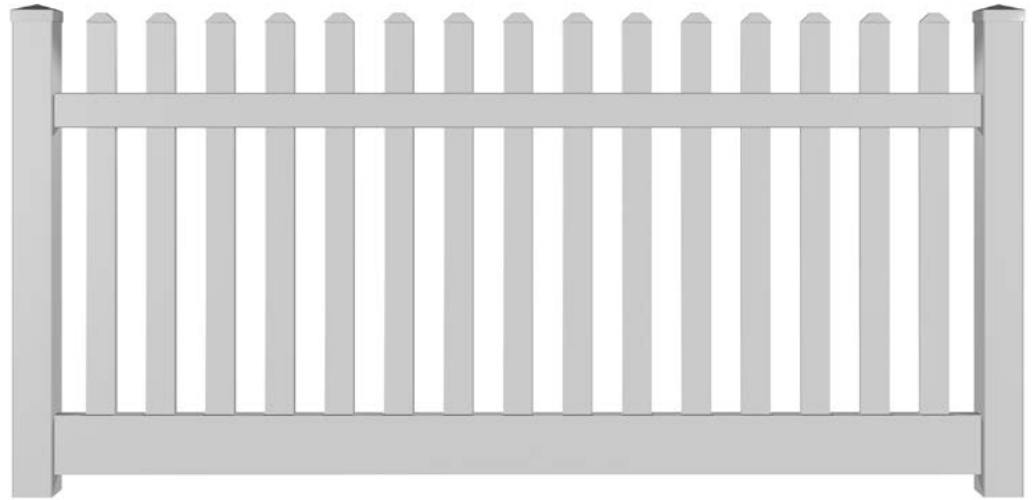

**DLR**  
Vinyl Products

# 3'-4' tall picket fence

White  
\*\*Standard

Tan  
\*\*Special Order

Khaki  
\*\*Special Order

Stone  
\*\*Special Order

**2" x 3 1/2" RAIL**

(0.120" Wall)  
Corner R 0.188"

**7/8" x 3" PICKET**

(0.080" Wall)  
Corner R 0.125"

**5" x 5" ECONOMY POST**

(0.135" Wall)  
Corner R 0.188"

**4" x 4" THIN WALL**

(0.135" Wall)  
Corner R 0.188"

As a result of proven performance, DualEdge® comes with a limited lifetime warranty.