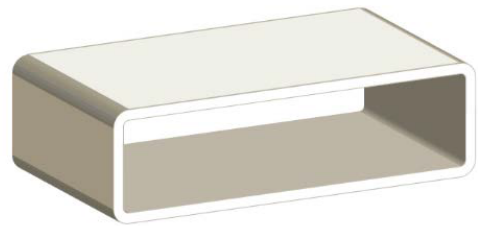

# 3'-4' tall picket fence

White  
\*\*Standard

Tan  
\*\*Special Order

Khaki  
\*\*Special Order

Stone  
\*\*Special Order

**2" x 3 1/2" RAIL**

(0.120" Wall)  
Corner R 0.188"

**7/8" x 3" PICKET**

(0.080" Wall)  
Corner R 0.125"

**5" x 5" ECONOMY POST**

(0.135" Wall)  
Corner R 0.188"

**4" x 4" THIN WALL**

(0.135" Wall)  
Corner R 0.188"

As a result of proven performance, DualEdge® comes with a limited lifetime warranty.