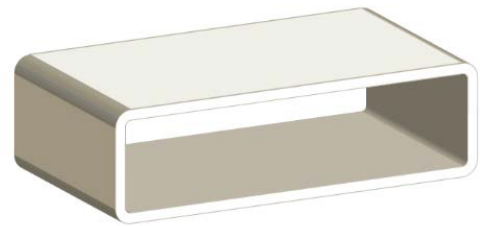

Scalloped Picket

Available in Concave or Convex

- | | |
|---|---|
|  |  |
| White
**Standard | Tan
**Special Order |
|  |  |
| Khaki
**Special Order | Stone
**Special Order |

2" x 3 1/2" RAIL

(0.120" Wall)
Corner R 0.188"

7/8" x 3" PICKET

(0.080" Wall)
Corner R 0.125"

5" x 5" ECONOMY POST

(0.135" Wall)
Corner R 0.188"

4" x 4" THIN WALL

(0.135" Wall)
Corner R 0.188"

As a result of proven performance, DualEdge® comes with a limited lifetime warranty.