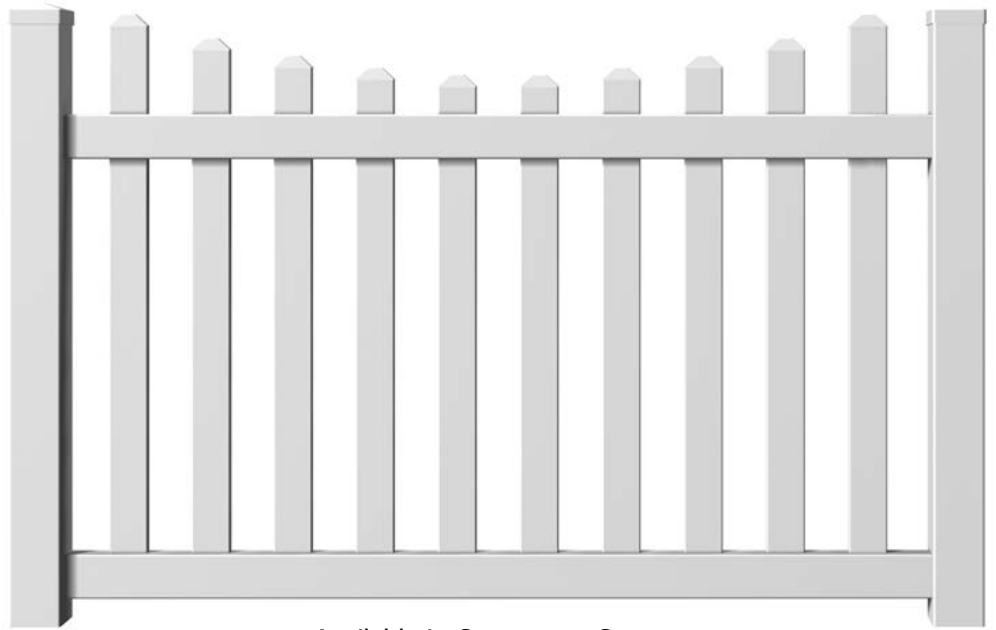

Scalloped Picket

Available in Concave or Convex

- | | |
|---|---|
|  |  |
| White
**Standard | Tan
**Special Order |
|  |  |
| Khaki
**Special Order | Stone
**Special Order |

2" x 3 1/2" RAIL

(0.120" Wall)
Corner R 0.188"

7/8" x 3" PICKET

(0.080" Wall)
Corner R 0.125"

5" x 5" ECONOMY POST

(0.135" Wall)
Corner R 0.188"

4" x 4" THIN WALL

(0.135" Wall)
Corner R 0.188"

As a result of proven performance, DualEdge® comes with a limited lifetime warranty.