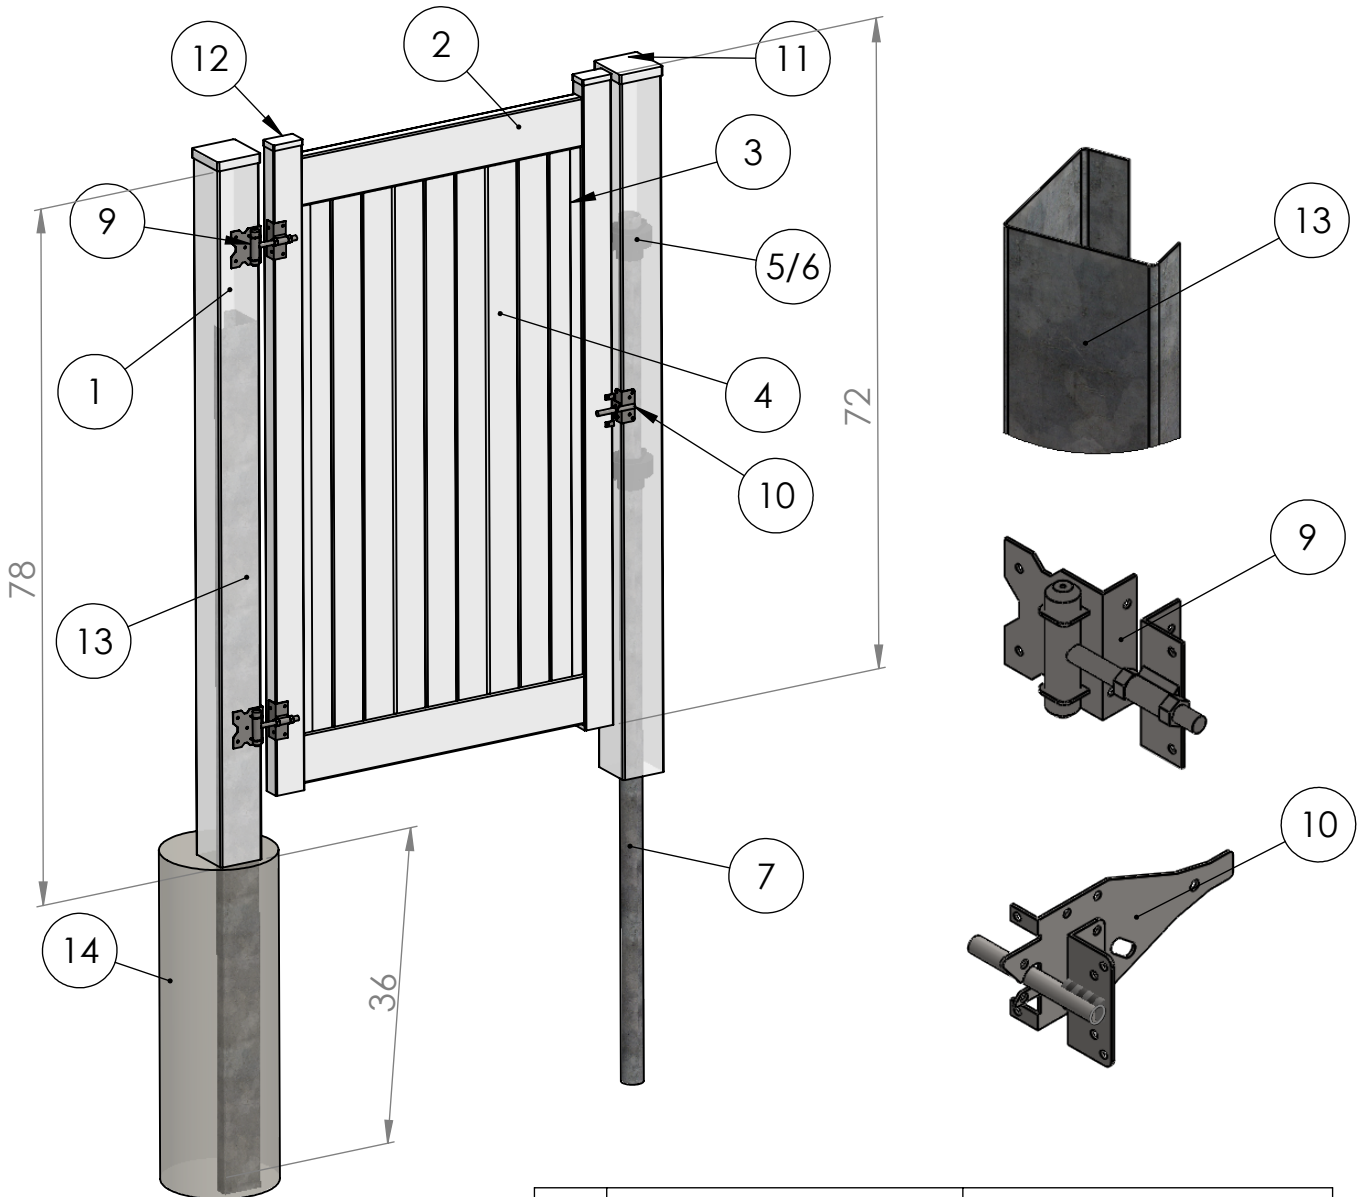

6' FULL PRIVACY GATE

1	5 x 5 POST	5 X 5 X 78"
2	POCKET RAIL	1.5 X 5.5 X CUSTOM
3	U-CHANNEL	0.875 X 1.5 X 59"
4	T+G FENCE BOARDS	0.875 X 11.3 X 62.25"
5/6	POST COLLAR	2.375 or 1.875 ϕ
7	STEEL POST	2.375 or 1.875 X 96"
8	GATE SIDE	2 X 3.5 X 72
9	GATE HINGE	-----
10	GATE LATCH	-----
11	PYRAMIDCAP	5 X 5
12	GATE P.CAP	2 X 3.5
13	GATE METAL	4.75 X 4.75 X 96
14	CONCRETE PILE	-----