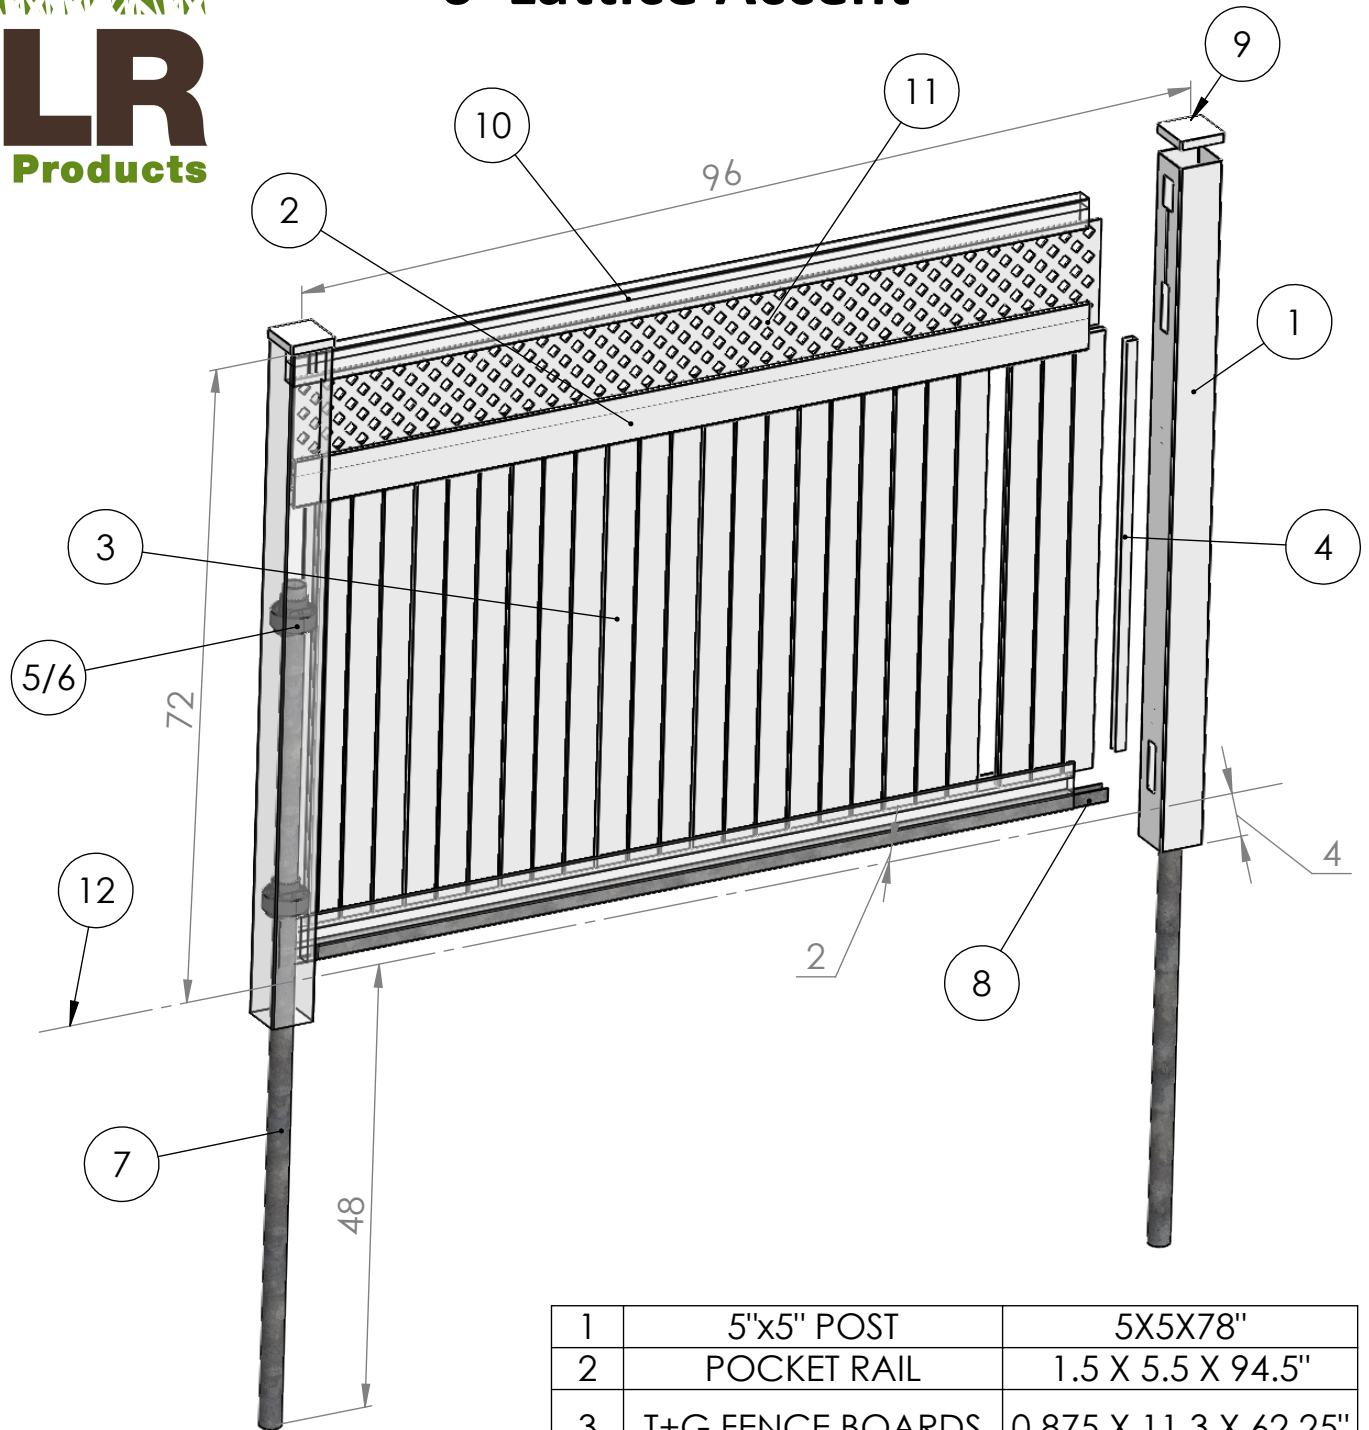

6' Lattice Accent

1	5"x5" POST	5X5X78"
2	POCKET RAIL	1.5 X 5.5 X 94.5"
3	T+G FENCE BOARDS	0.875 X 11.3 X 62.25"
4	U-CHANNEL	0.875 X 1.5 X 59"
5/6	POST COLLAR	2.375 or 1.875" ϕ
7	STEEL POST	2.375 or 1.875 X 96"
8	STEEL INSERT	1.5 X 1.5 X 94.5"
9	PYRAMID CAP	5 X 5"
10	TOP RAIL	2 X 3.5 X 94.5"
11	LATTICE 1" SPACING	0.25 X 12 X 94.5"
12	GROUND LEVEL	-----

www.dlrvinylproducts.ca

Calgary
403.265.5260

Edmonton
780.431.1771

** 6' tall standard in all colours
** 5', 4', and 3' tall available special order