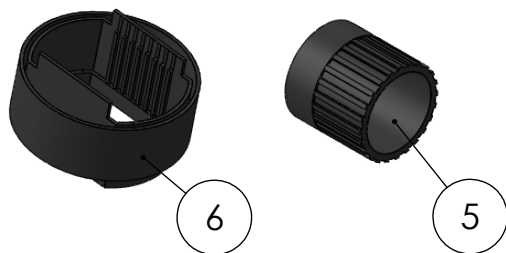

# 6' PICKET TOP

1	5 x 5" POST	5 x 5 x 78"
2	POCKET RAIL	1.5 X 5.5 X 94.5
3	T+G FENCE BOARDS	0.875 X 11.3 X 62.25'
4	U-CHANNEL	0.875 X 1.5 X 59"
5/6	POST COLLAR	2.375 or 1.875 $\phi$
7	STEEL POST	2.375 or 1.875 x 96"
8	STEEL INSERT	1.5 X 1.5 X 94.5"
9	PYRAMID CAP	5 X 5"
10	GROUND LEVEL	-----
11	PICKET	0.875 X 1.5 X 12"
12	TOP RAIL	2 X 3.5 X 94.5"

[www.dlrvinylproducts.ca](http://www.dlrvinylproducts.ca)

Calgary 403.265.5260  
Edmonton 780.431.1771

\*\* 6' tall standard in all colours  
\*\* 5', 4', and 3' tall available special order