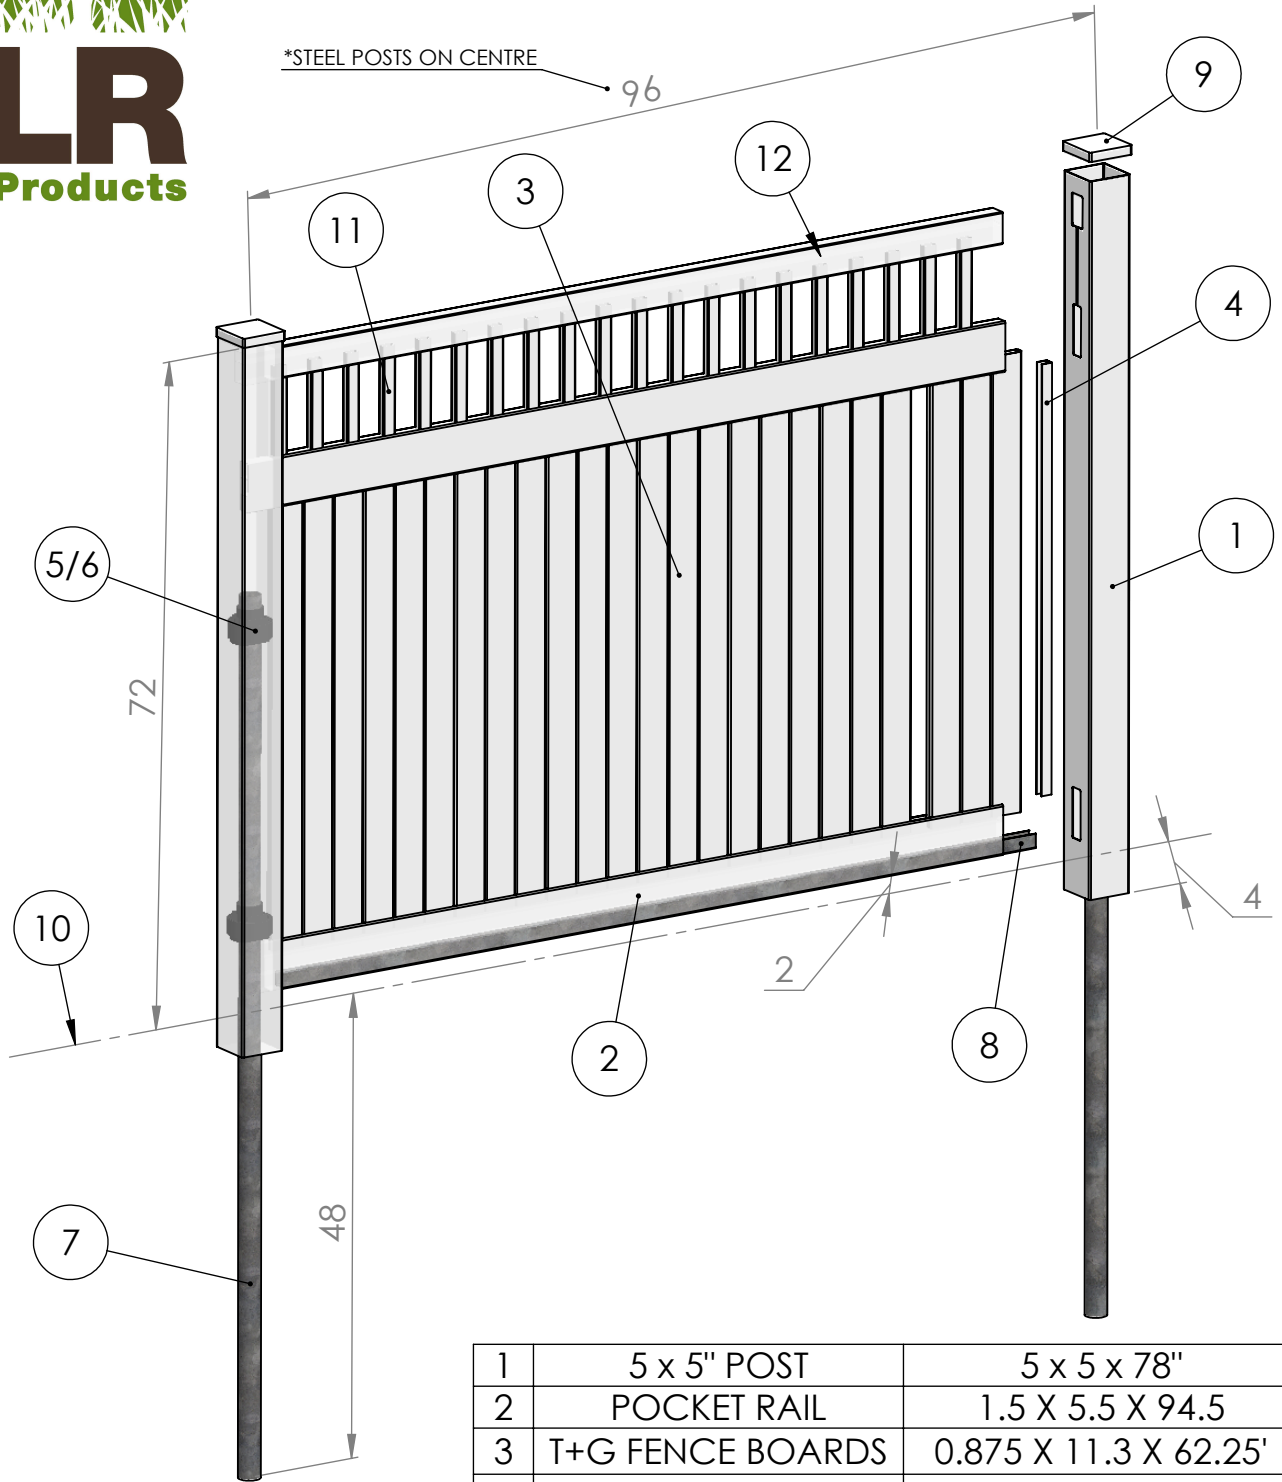

# 6' PICKET TOP

1	5 x 5" POST	5 x 5 x 78"
2	POCKET RAIL	1.5 X 5.5 X 94.5
3	T+G FENCE BOARDS	0.875 X 11.3 X 62.25'
4	U-CHANNEL	0.875 X 1.5 X 59"
5/6	POST COLLAR	2.375 or 1.875 $\phi$
7	STEEL POST	2.375 or 1.875 x 96"
8	STEEL INSERT	1.5 X 1.5 X 94.5"
9	PYRAMID CAP	5 X 5"
10	GROUND LEVEL	-----
11	PICKET	0.875 X 1.5 X 12"
12	TOP RAIL	2 X 3.5 X 94.5"

[www.dlrvinylproducts.ca](http://www.dlrvinylproducts.ca)

Calgary 403.265.5260  
Edmonton 780.431.1771

\*\* 6' tall standard in all colours  
\*\* 5', 4', and 3' tall available special order