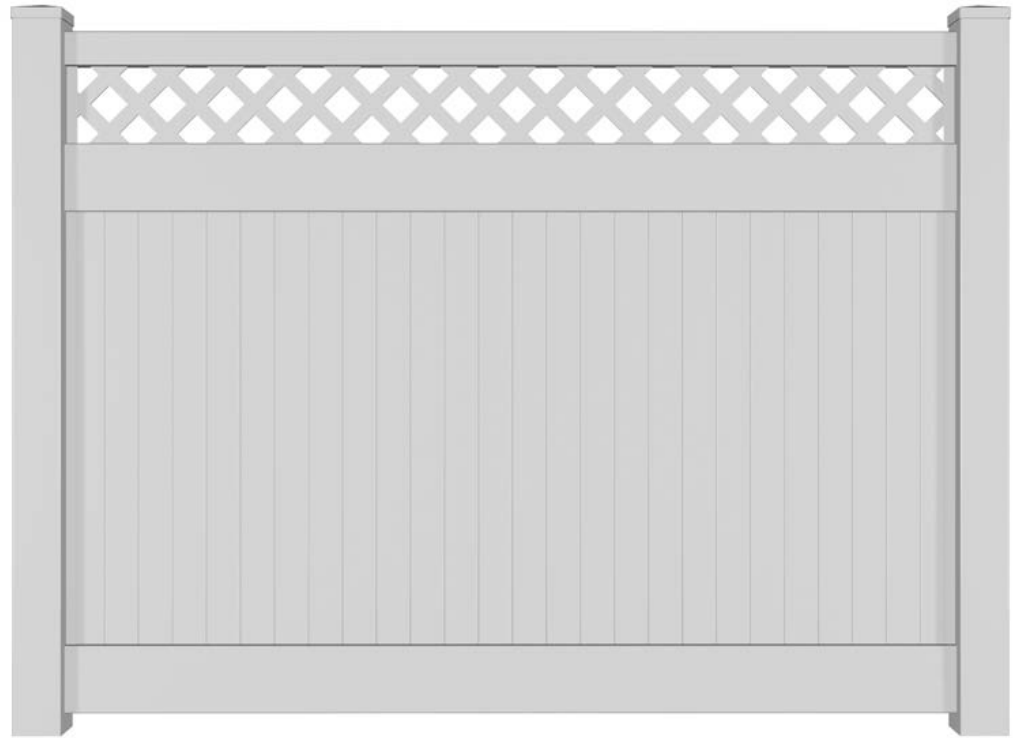

# Privacy with Lattice Accent

**1 1/2" x 5 1/2" POCKET RAIL**

(0.080" Wall)  
Corner R 0.188"

**1/8" x 12" x 96" Lattice panels**

\*\* Lattice in White match only. All other local hardware store colours available\*\*

**2" x 3 1/2" RAIL**

(0.120" Wall)  
Corner R 0.188"

**5" x 5" ECONOMY POST**

(0.135" Wall)  
Corner R 0.188"

**7/8" x 11.277" T&G PICKET**

(0.045" Wall)  
Corner R 0.0625"

**7/8" U-CHANNEL**

(0.060 Wall)