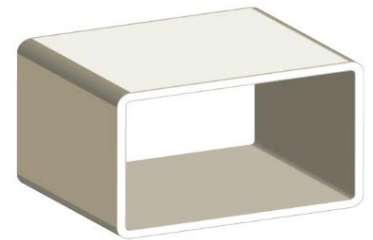

# Privacy with Lattice Accent

**1 1/2" x 5 1/2" POCKET RAIL**

(0.080" Wall)  
Corner R 0.188"

**1/8" x 12" x 96" Lattice panels**

\*\* Lattice in White match only. All other local hardware store colours available\*\*

**2" x 3 1/2" RAIL**

(0.120" Wall)  
Corner R 0.188"

**5" x 5" ECONOMY POST**

(0.135" Wall)  
Corner R 0.188"

**7/8" x 11.277" T&G PICKET**

(0.045" Wall)  
Corner R 0.0625"

**7/8" U-CHANNEL**

(0.060 Wall)