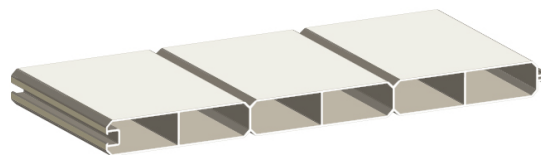

# Privacy with Lattice Accent

**1 1/2" x 5 1/2" POCKET RAIL**

(0.080" Wall)  
Corner R 0.188"

**1/8" x 12" x 96" Lattice panels**

\*\* Lattice in White match only. All other local hardware store colours available\*\*

**2" x 3 1/2" RAIL**

(0.120" Wall)  
Corner R 0.188"

**5" x 5" ECONOMY POST**

(0.135" Wall)  
Corner R 0.188"

**7/8" x 11.277" T&G PICKET**

(0.045" Wall)  
Corner R 0.0625"

**7/8" U-CHANNEL**

(0.060 Wall)