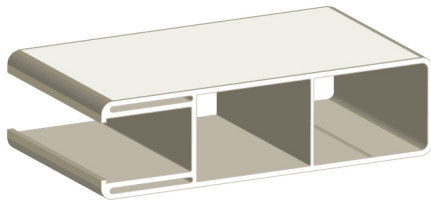

# Privacy with Lattice Accent

**1 1/2" x 5 1/2" POCKET RAIL**

(0.080" Wall)  
Corner R 0.188"

**1/8" x 12" x 96" Lattice panels**

\*\* Lattice in White match only. All other local hardware store colours available\*\*

**2" x 3 1/2" RAIL**

(0.120" Wall)  
Corner R 0.188"

**5" x 5" ECONOMY POST**

(0.135" Wall)  
Corner R 0.188"

**7/8" x 11.277" T&G PICKET**

(0.045" Wall)  
Corner R 0.0625"

**7/8" U-CHANNEL**

(0.060 Wall)